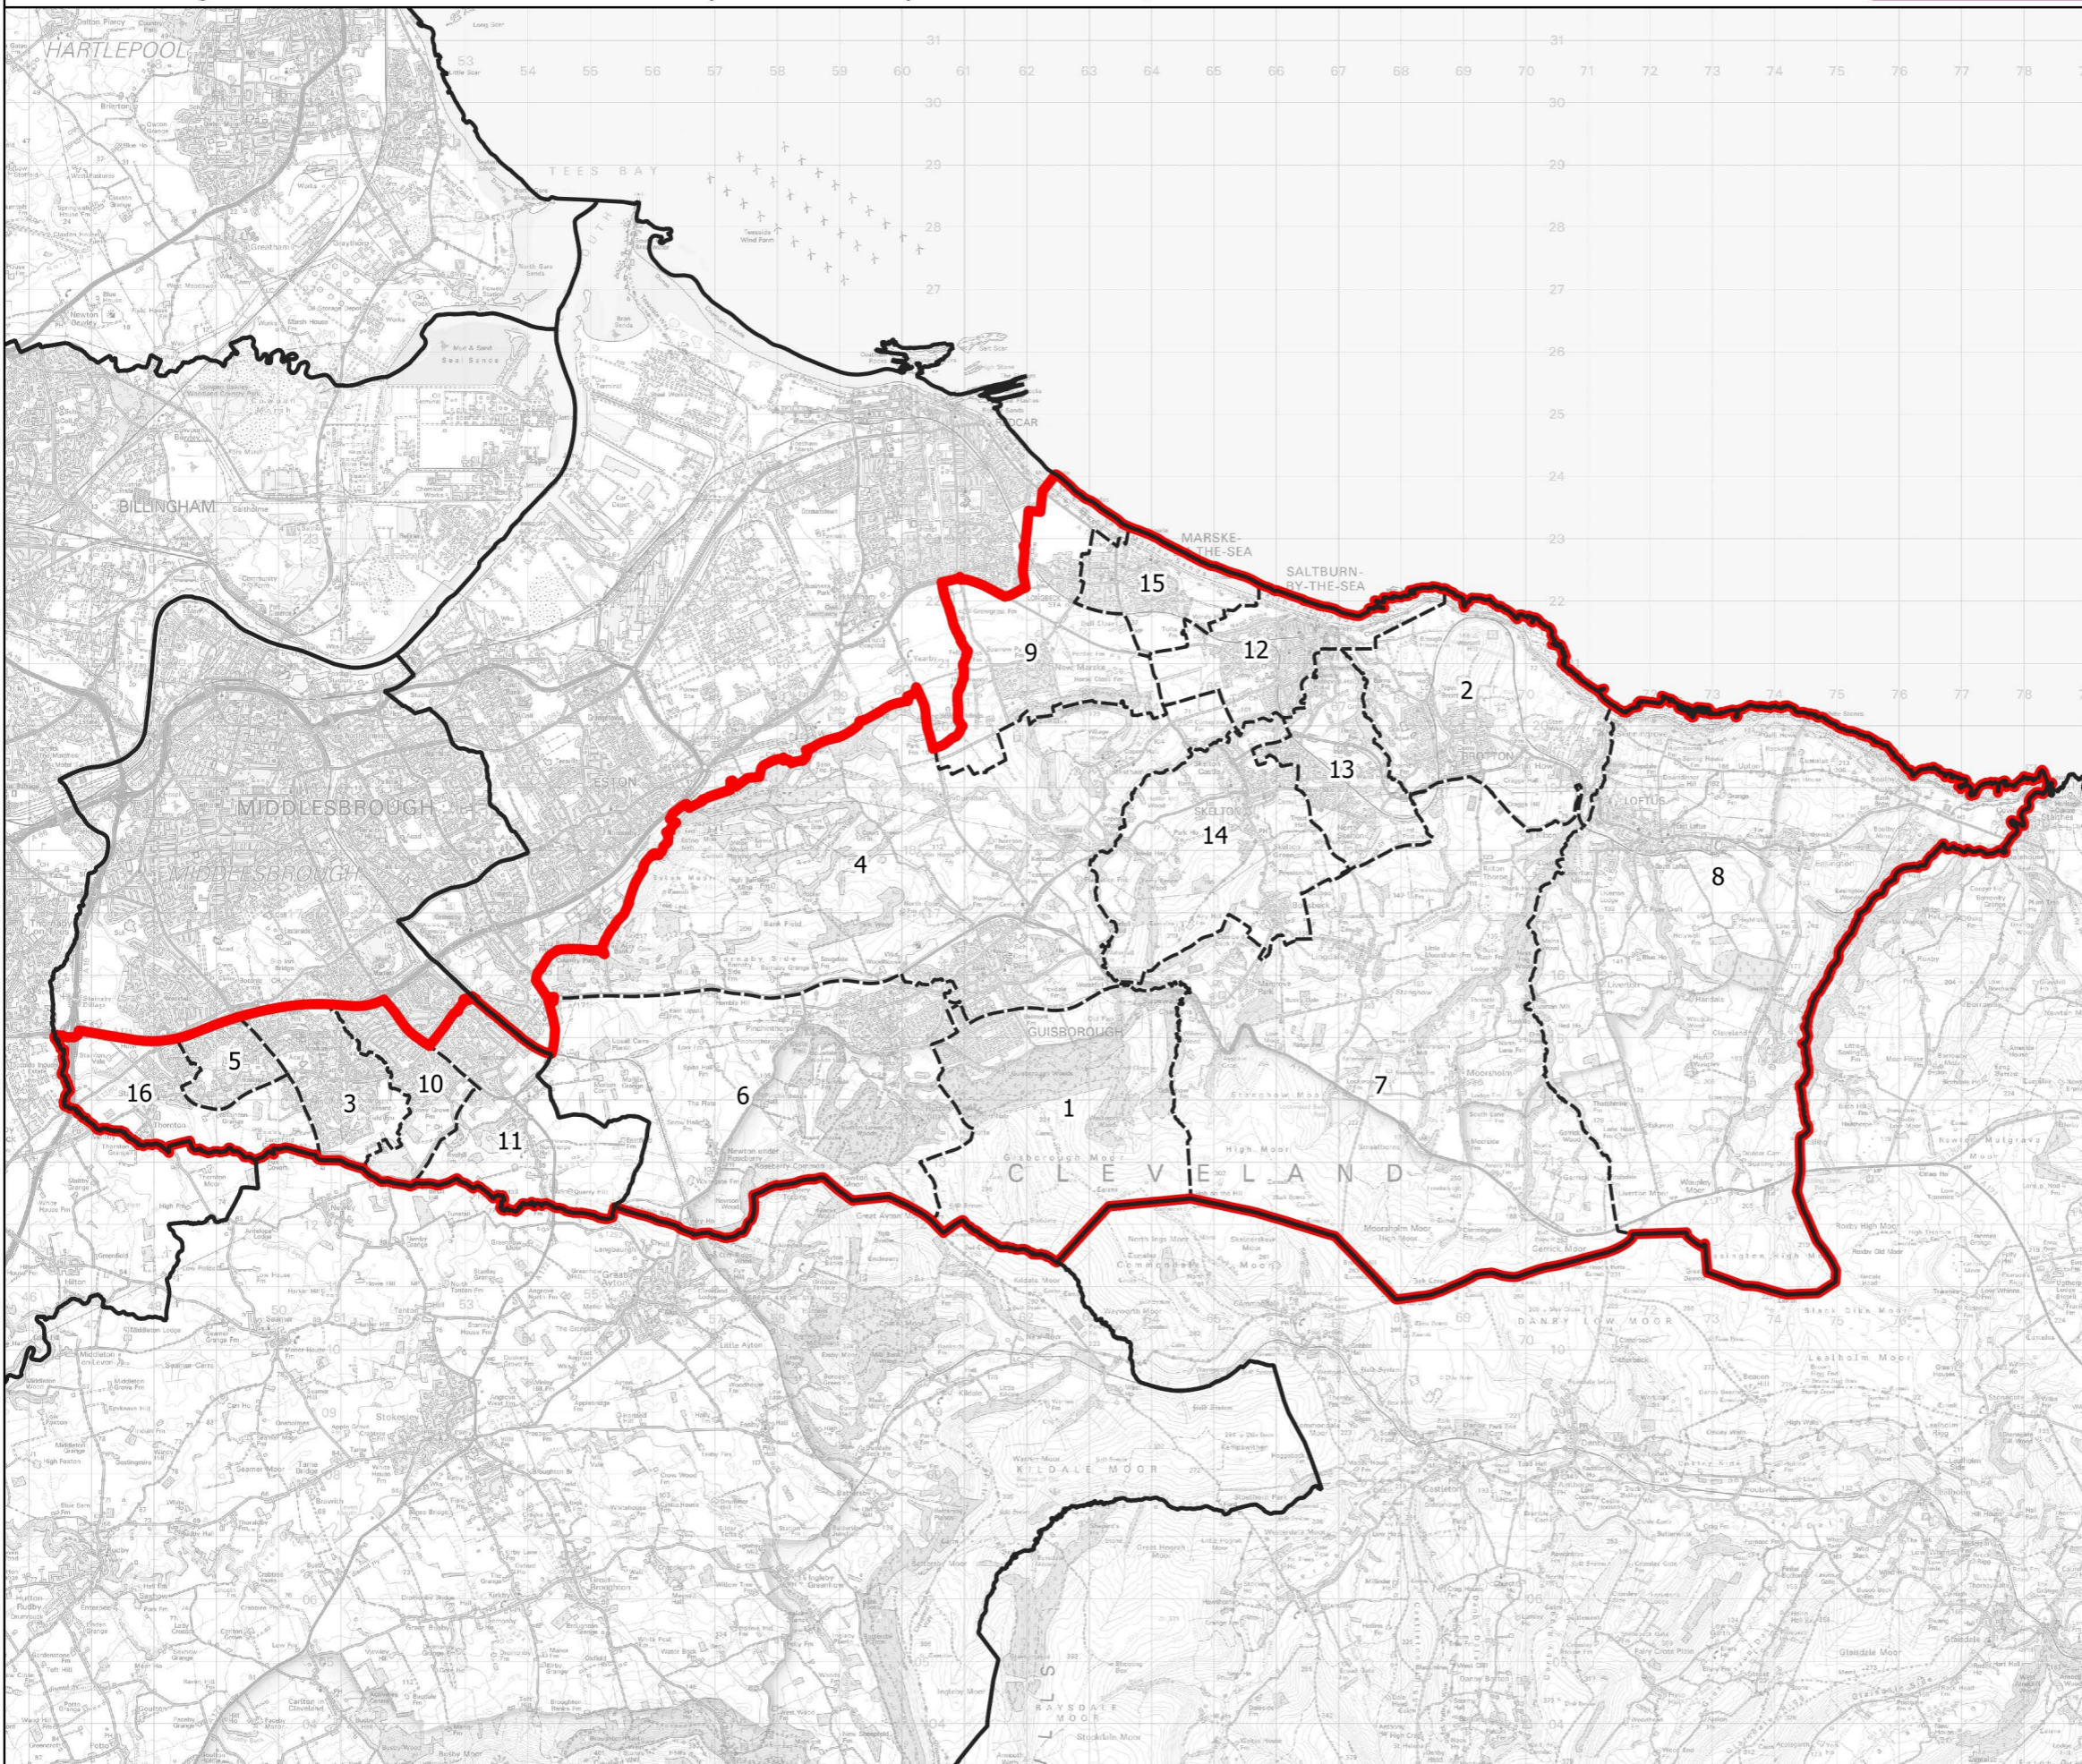

# Boundary Commission for England - Initial Proposals for the North East Region

## Middlesbrough South and East Cleveland County Constituency - Electorate 70,063

Wards:

- 1 Belmont
- 2 Brotton
- 3 Coulby Newham
- 4 Guisborough
- 5 Hemlington
- 6 Hutton
- 7 Lockwood
- 8 Loftus
- 9 Longbeck
- 10 Marton West
- 11 Nunthorpe
- 12 Saltburn
- 13 Skelton East
- 14 Skelton West
- 15 St. Germain's
- 16 Stainton & Thornton

- Constituency
- Local Authorities
- Wards

© Crown copyright and database rights 2021 OS 100018289. You are permitted to use this data solely to enable you to respond to, or interact with, the organisation that provided you with the data. You are not permitted to copy, sub-license, distribute or sell any of this data to third parties in any form. Third party rights to enforce the terms of this licence shall be reserved to OS.

Middlesbrough South and East Cleveland County Constituency