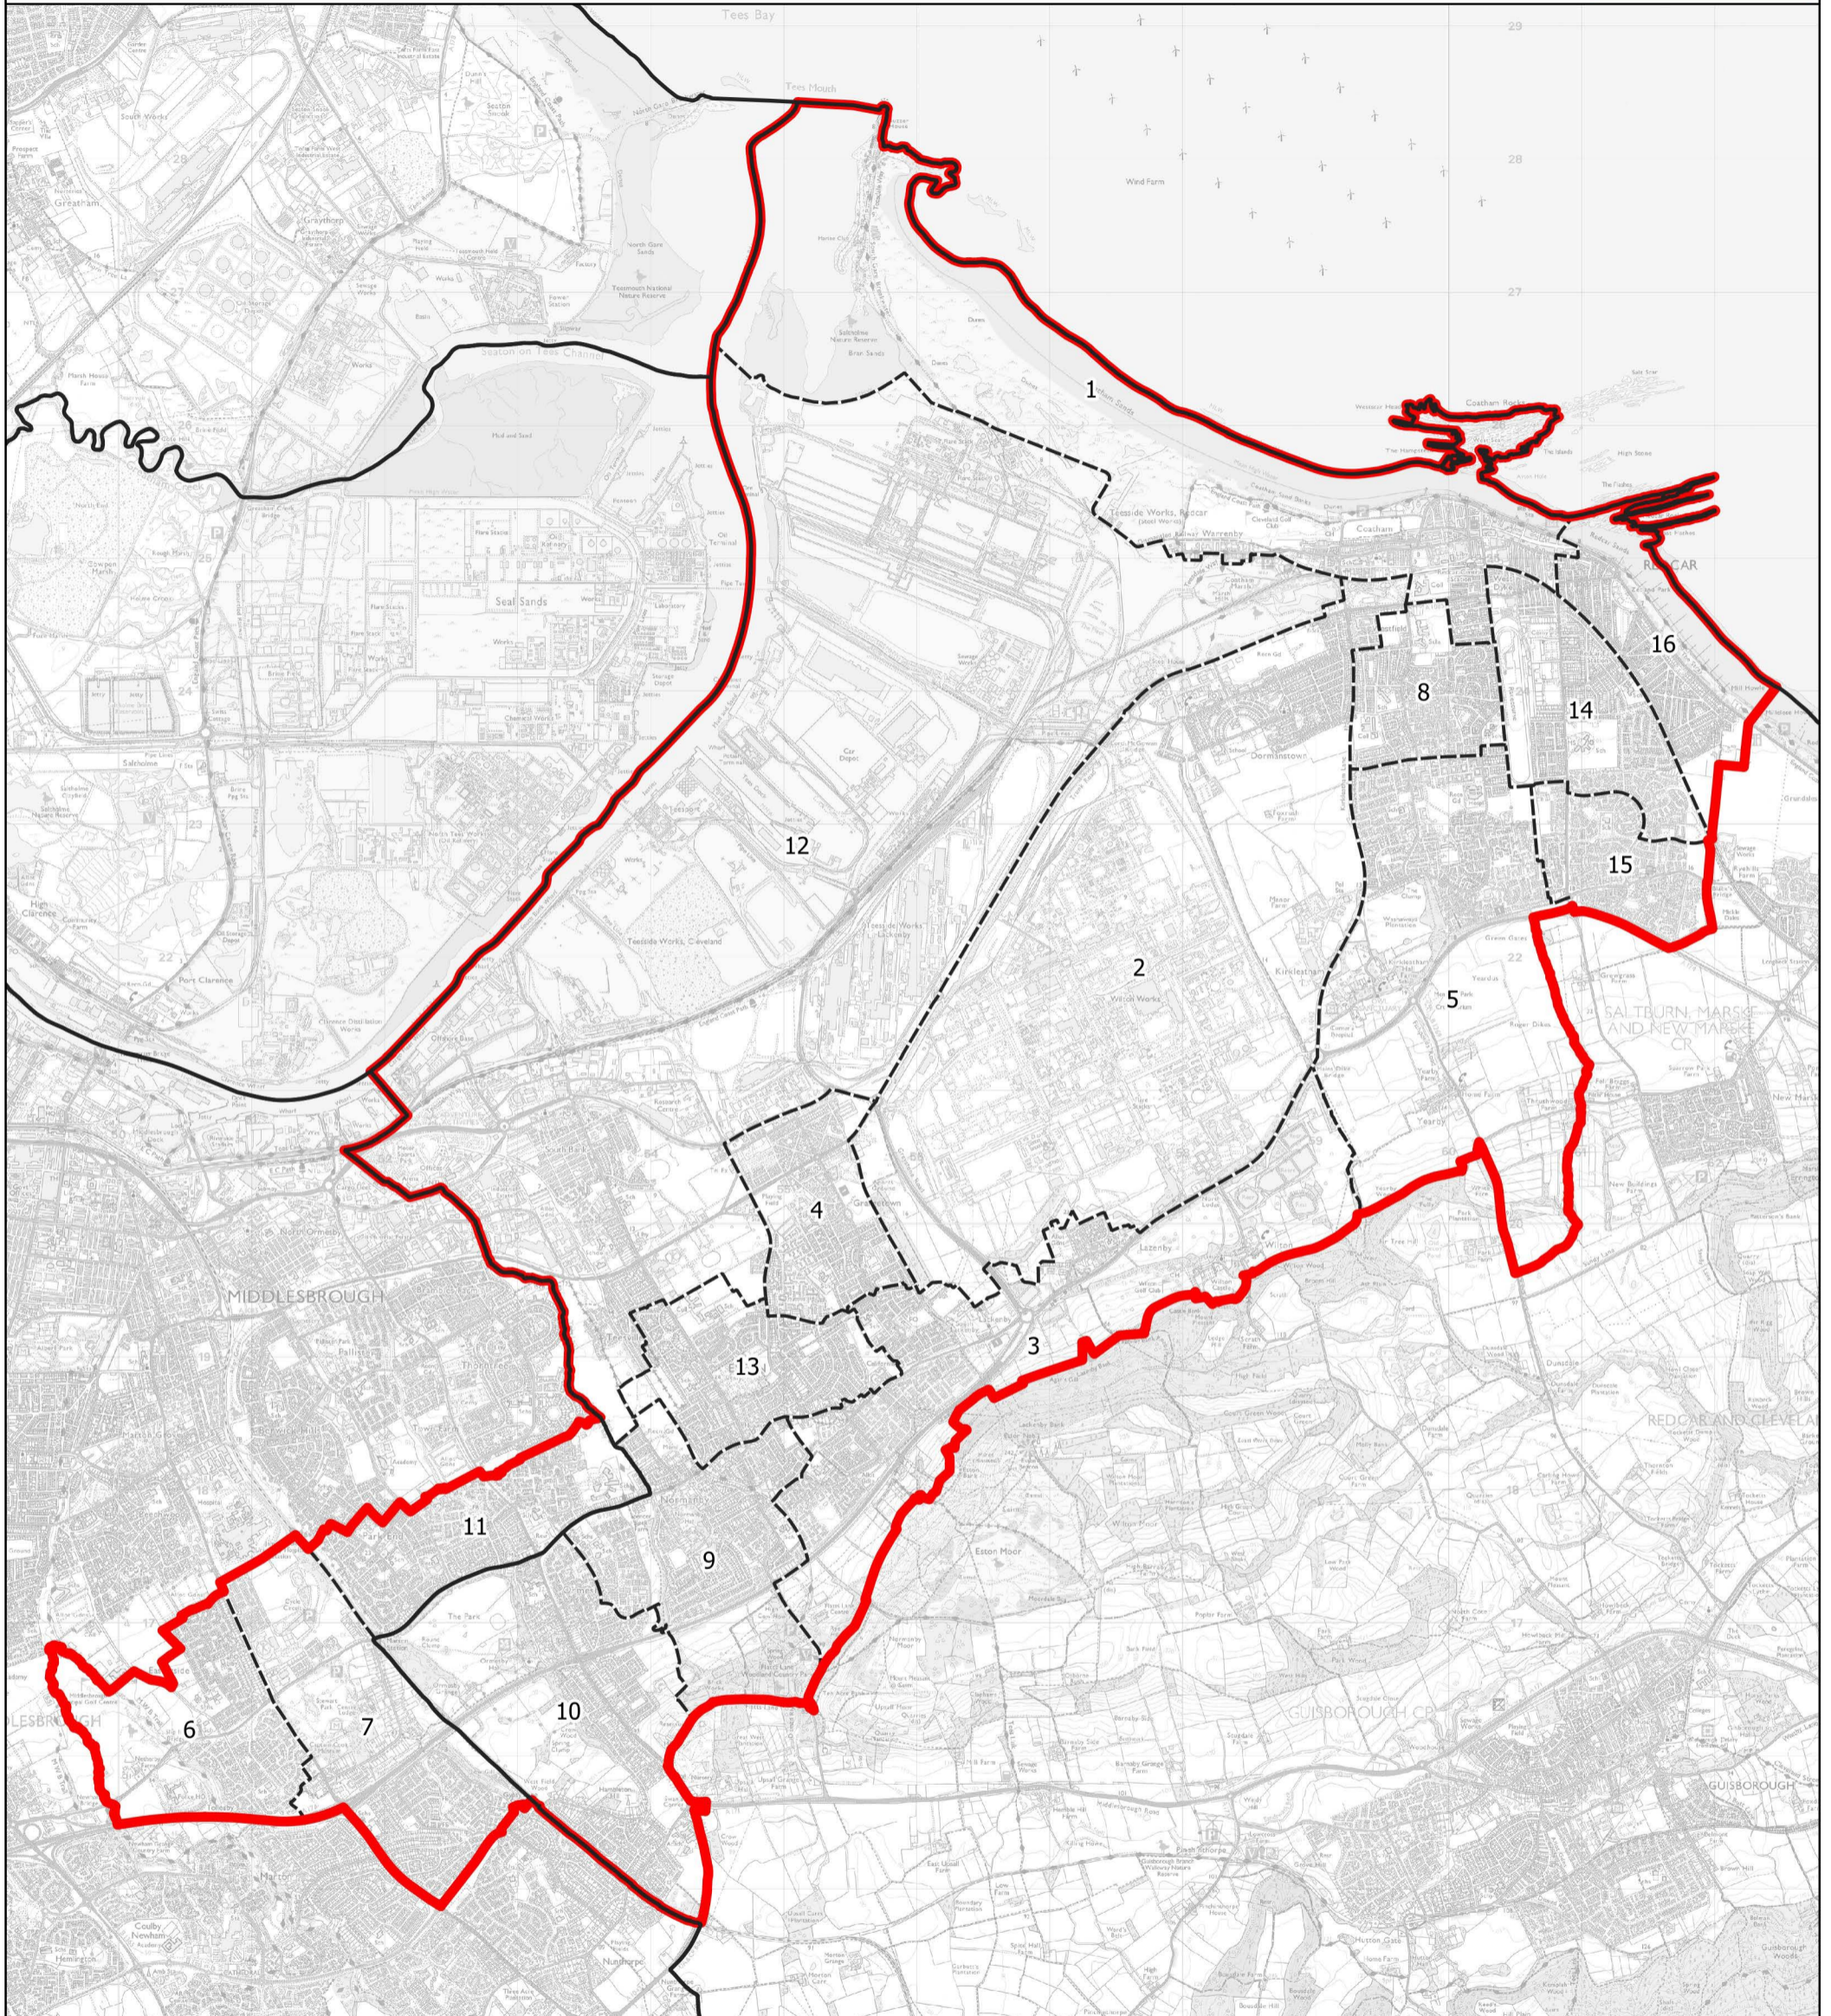

Boundary Commission for England - Initial Proposals for the North East Region

Redcar and Eston Borough Constituency - Electorate 71,235

Wards:

- | | | |
|---------------|-------------------------|---------------|
| 1 Coatham | 8 Newcomen | 15 Wheatlands |
| 2 Dormanstown | 9 Normanby | 16 Zetland |
| 3 Eston | 10 Ormesby | |
| 4 Grangetown | 11 Park End & Beckfield | |
| 5 Kirkleatham | 12 South Bank | |
| 6 Ladgate | 13 Teesville | |
| 7 Marton East | 14 West Dyke | |

- Constituency
- Local Authorities
- Wards

© Crown copyright and database rights 2021 OS 100018289. You are permitted to use this data solely to enable you to respond to, or interact with, the organisation that provided you with the data. You are not permitted to copy, sub-licence, distribute or sell any of this data to third parties in any form. Third party rights to enforce the terms of this licence shall be reserved to OS.

Redcar and Eston Borough Constituency